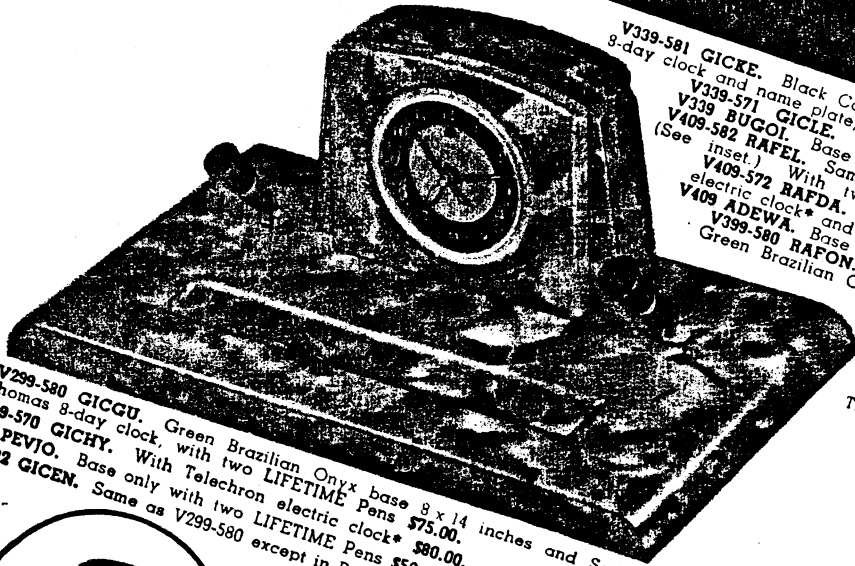

V299-580 GICGU. Green Brazilian Onyx base 8 x 14 inches and Seth Thomas 8-day clock, with two LIFETIME Pens $75.00.
V299-570 GICHY. With Telechron electric clock* $80.00.
V299 PEVJO. Base only with two LIFETIME Pens $50.00.
V189-582 GICEN. Same as V299-580 except in Brown Onyx. (See inset.) With two brown LIFETIME Pens $75.00.
V289-572 GICFO. Same as V299-570 with Telechron electric clock* and two LIFETIME Pens $80.00.
V289 PETJO. Base only with two brown LIFETIME Pens $50.00.